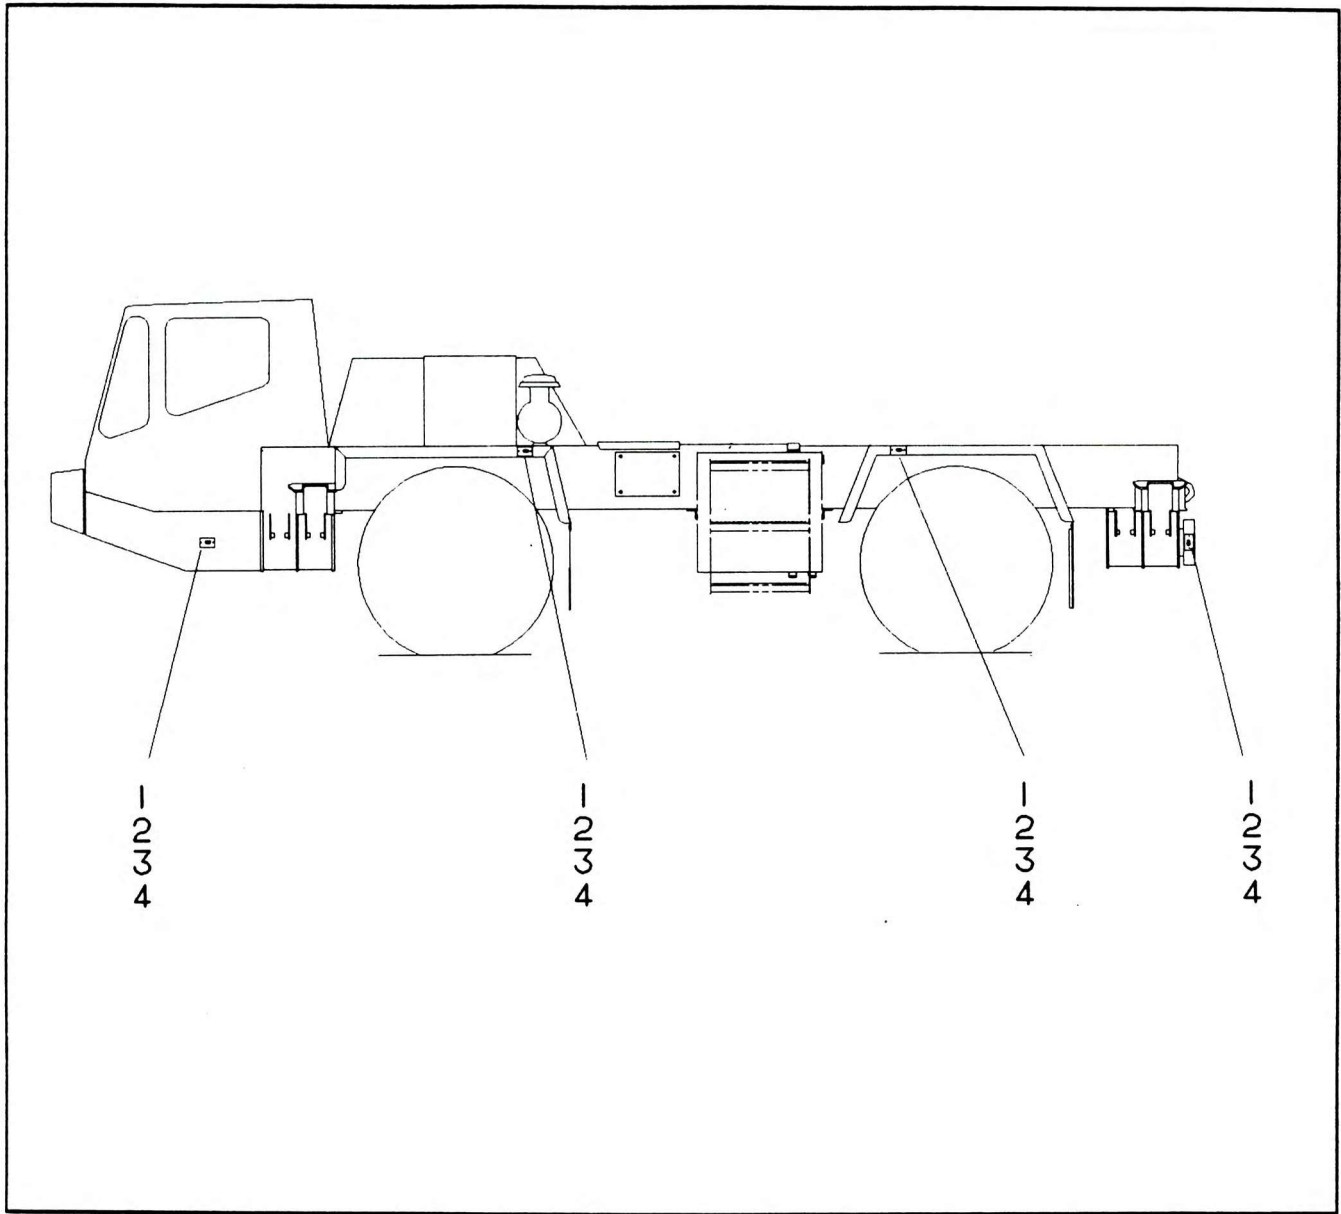

SIDE REFLECTORS INSTALL

NO.	PART NO.	QTY.	DESCRIPTION	NO.	PART NO.	QTY.	DESCRIPTION
-----	----------	------	-------------	-----	----------	------	-------------

1	7-742-990006	8	Reflector				
2	7098205	16	Screw M5 x 20 Slit. Countersunk Head				
3	7-661-130003	16	M5 Nut				
4	7067217	16	Washer Spring M5				